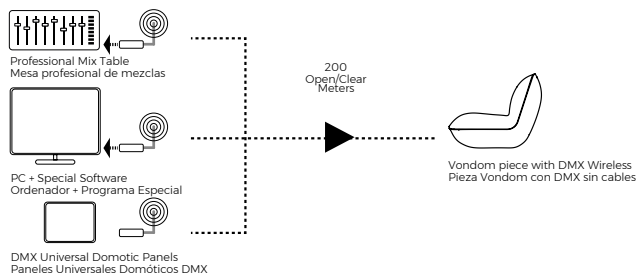

DMX Wireless

There are 2 different DMX Wireless, depending on our customer needs:

DMX WIRELESS PROFESSIONAL XLR PACK

Vondom DMX Wireless Professional XLR you can control all LED RGBW VONDOM pieces from your Mix Tables, PC+software, Domotic panels, etc.

1* DMX Wireless Standard Configuration

Preset three separate Family products: POTS, LAMPS & FURNITURE.

2* DMX Wireless Customized Configuration

You can send us your customized special environment that you want to control independently and we will set it up.