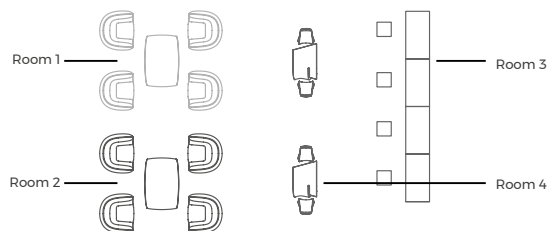

2* Example of DMX Wireless Home Customized Configuration