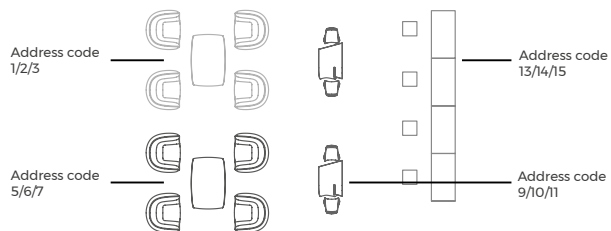

2* Example of DMX Wireless Professional Customized Configuration